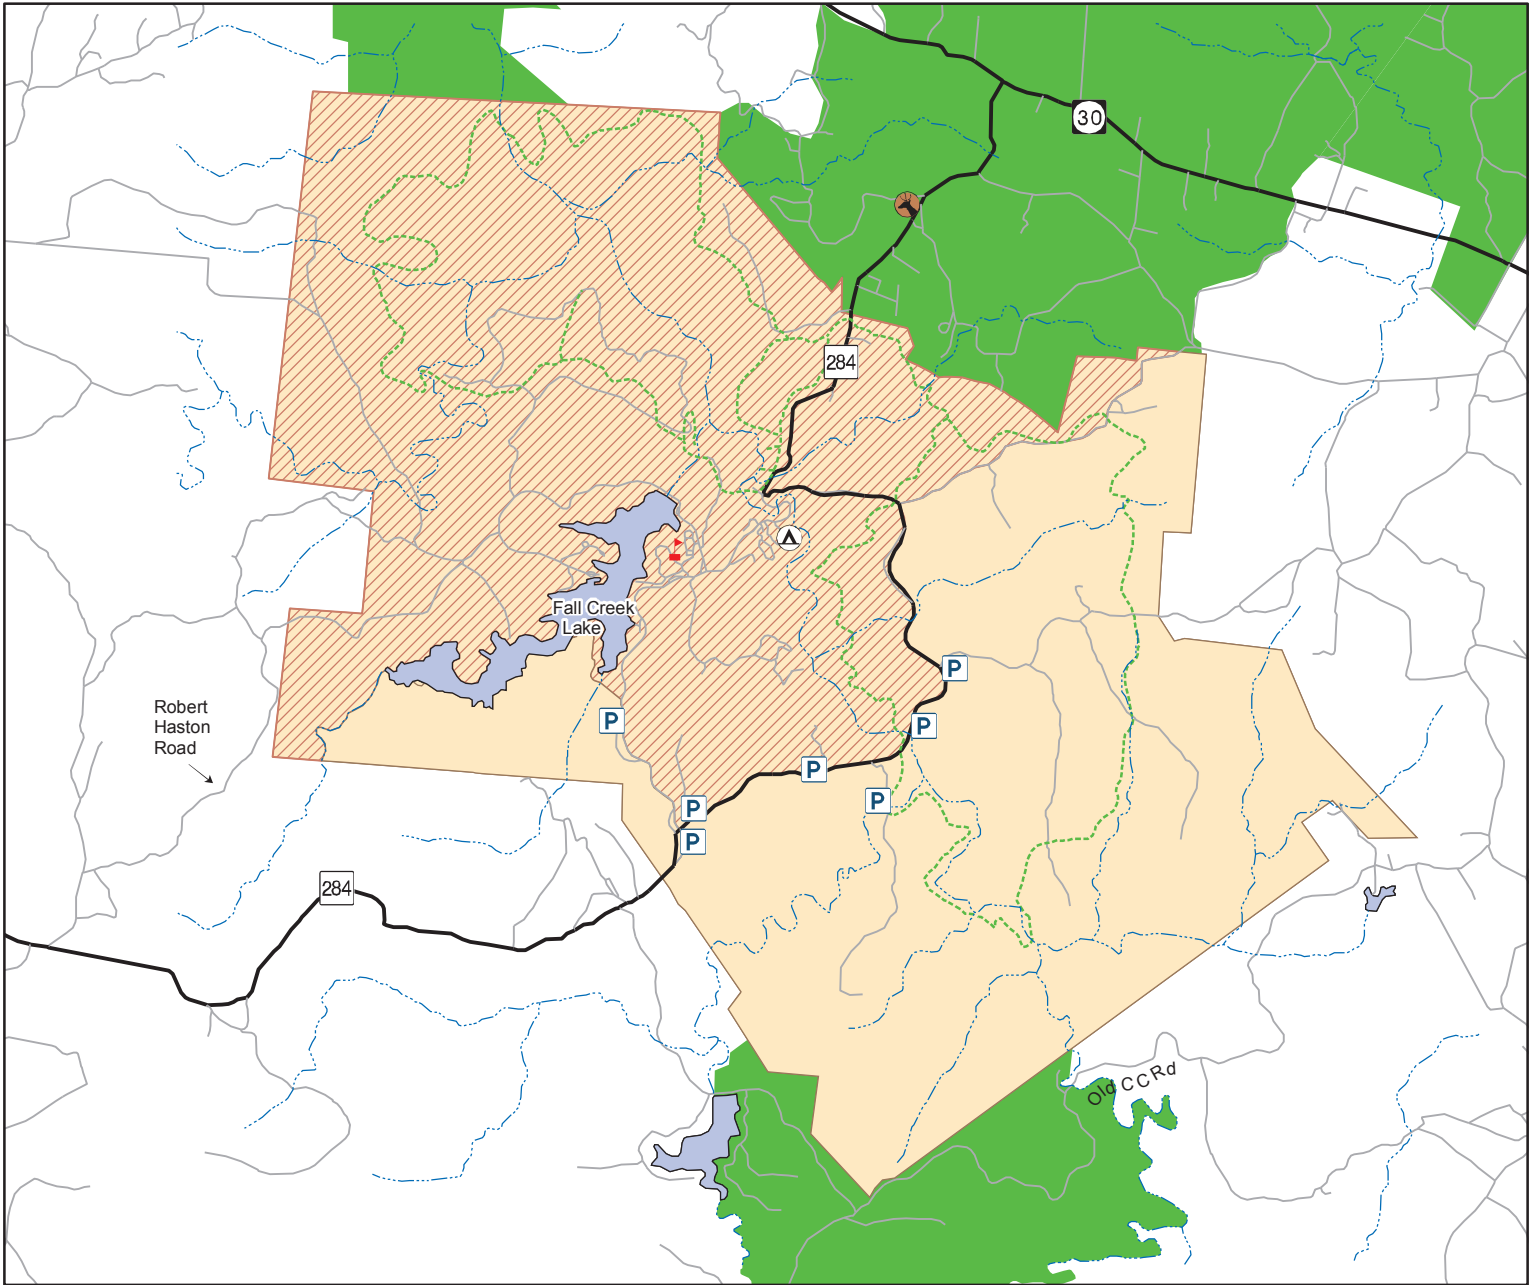

# Fall Creek Falls Wildlife Management Area

## Van Buren and Bledsoe Counties

- Wildlife Management Area (hunting allowed)
- No Hunting Allowed
- Other Management Areas
- trail
- parking
- park office
- check station
- camp ground