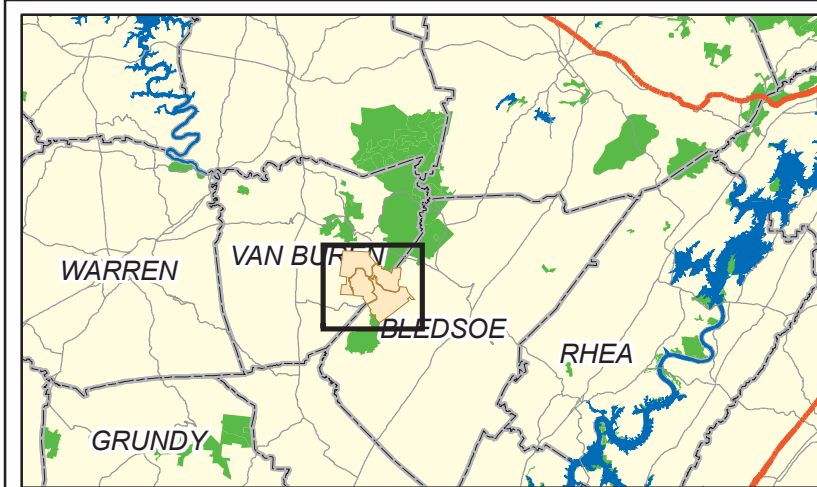

# Fall Creek Falls Wildlife Management Area

## Van Buren and Bledsoe Counties

- Wildlife Management Area (hunting allowed)
- No Hunting Allowed
- Other Management Areas
- trail
- parking
- park office
- check station
- camp ground